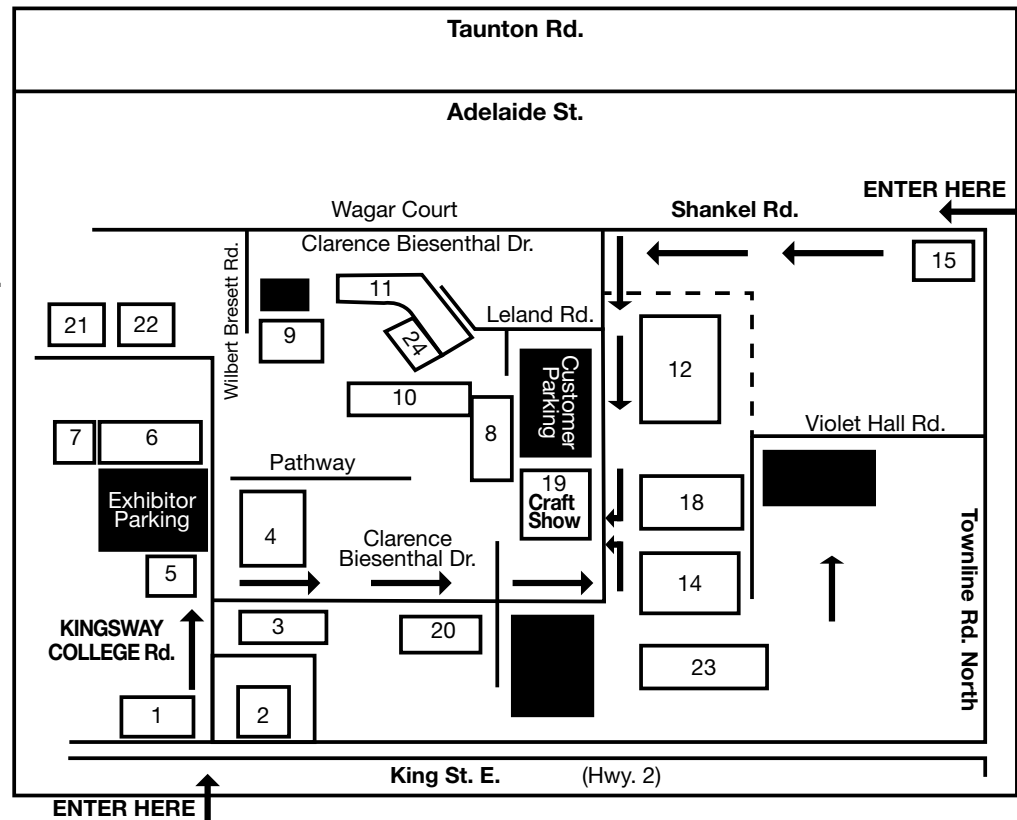

CHRISTMAS CRAFT SHOW

KINGSWAY COLLEGE

DIRECTIONS FROM HIGHWAY 401:

- EXIT AT HARMONY ROAD
- TRAVEL NORTH TO KING ST. E.
- TURN EAST (RIGHT) ON KING ST. AND LEFT AT THE CROSSWALK ON KINGSWAY COLLEGE RD.
- PASS MARACLE PRESS
- TURN RIGHT ON CLARENCE BIESENTHAL DR.
- FOLLOW THE LOOP PAST COLLEGE WOODWORK
- TURN LEFT ON LELAND ROAD

(Note: map not to scale)

LEGEND

- 1 CANADIAN UNION CONFERENCE
- 2 COLLEGE PARK CHURCH
- 3 MARACLE PRESS
- 4 MENS' RESIDENCE
- 5 KINGSWAY DAY CARE
- 6 OLD GYM
- 7 MUSIC DEPARTMENT
- 8 ADMINISTRATION BUILDING
- 9 FAMILY STUDIES BUILDING
- 10 LELAND HALL
- 11 LADIES' RESIDENCE
- 12 COLLEGE WOODWORK
- 13 SILO/WOOD HEATING SYSTEM
- 14 LOMA LINDA BLDG/STAIR FACTORY
- 15 COLLEGE PARK ELEM. SCHOOL
- 18 MAINTENANCE
- 19 **A.E. KING MEMORIAL FITNESS COMPLEX**
- 20 ADVENTIST BOOK CENTRE
- 21 STORAGE
- 22 WOOD SHOP
- 23 KINGSWAY GREENHOUSE
- 24 CAFETERIA/CHAPEL
- PARKING AREAS